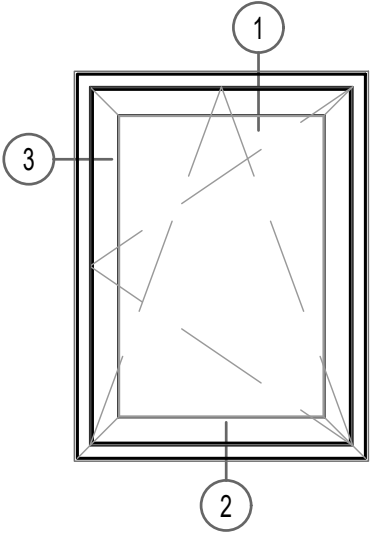

Stergis 5600 REHAU 4500
 Awn-Fix-Tilt Turn-Proj Out

1
 Head Detail

3
 Jamb Detail

2
 Sill Detail