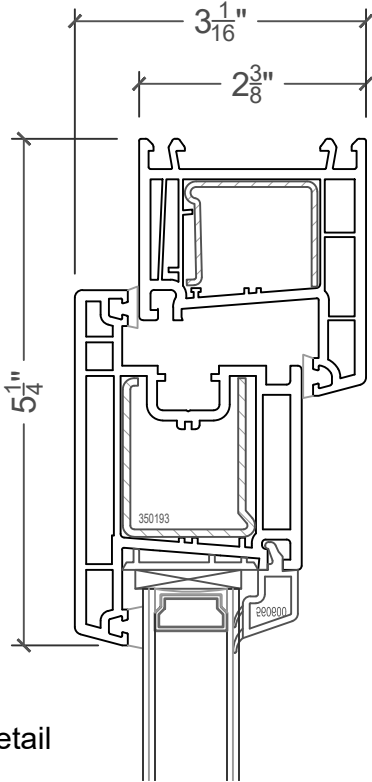

Stergis 5600 REHAU 4500
 Awn-Fix-Tilt Turn-Proj Out

1
 Head Detail

3
 Jamb Detail

2
 Sill Detail