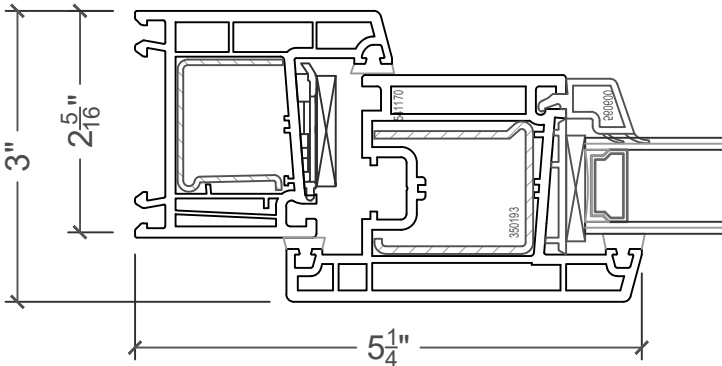

Stergis 5600 REHAU 4500
 Awn-Fix-Tilt Turn-Proj Out

1
 Head Detail

3
 Jamb Detail

2
 Sill Detail