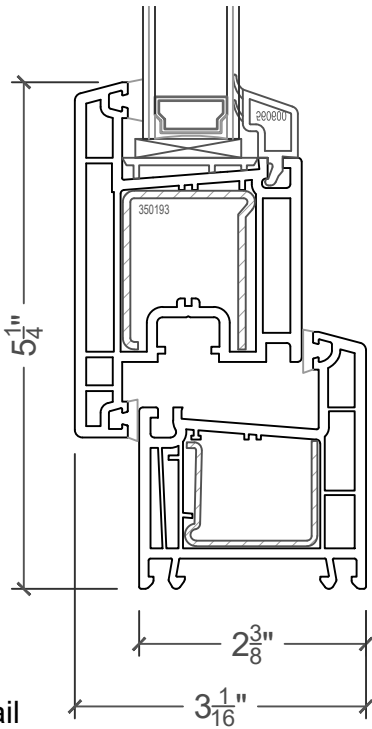

Stergis 5600 REHAU 4500
 Awn-Fix-Tilt Turn-Proj Out

1
 Head Detail

3
 Jamb Detail

2
 Sill Detail